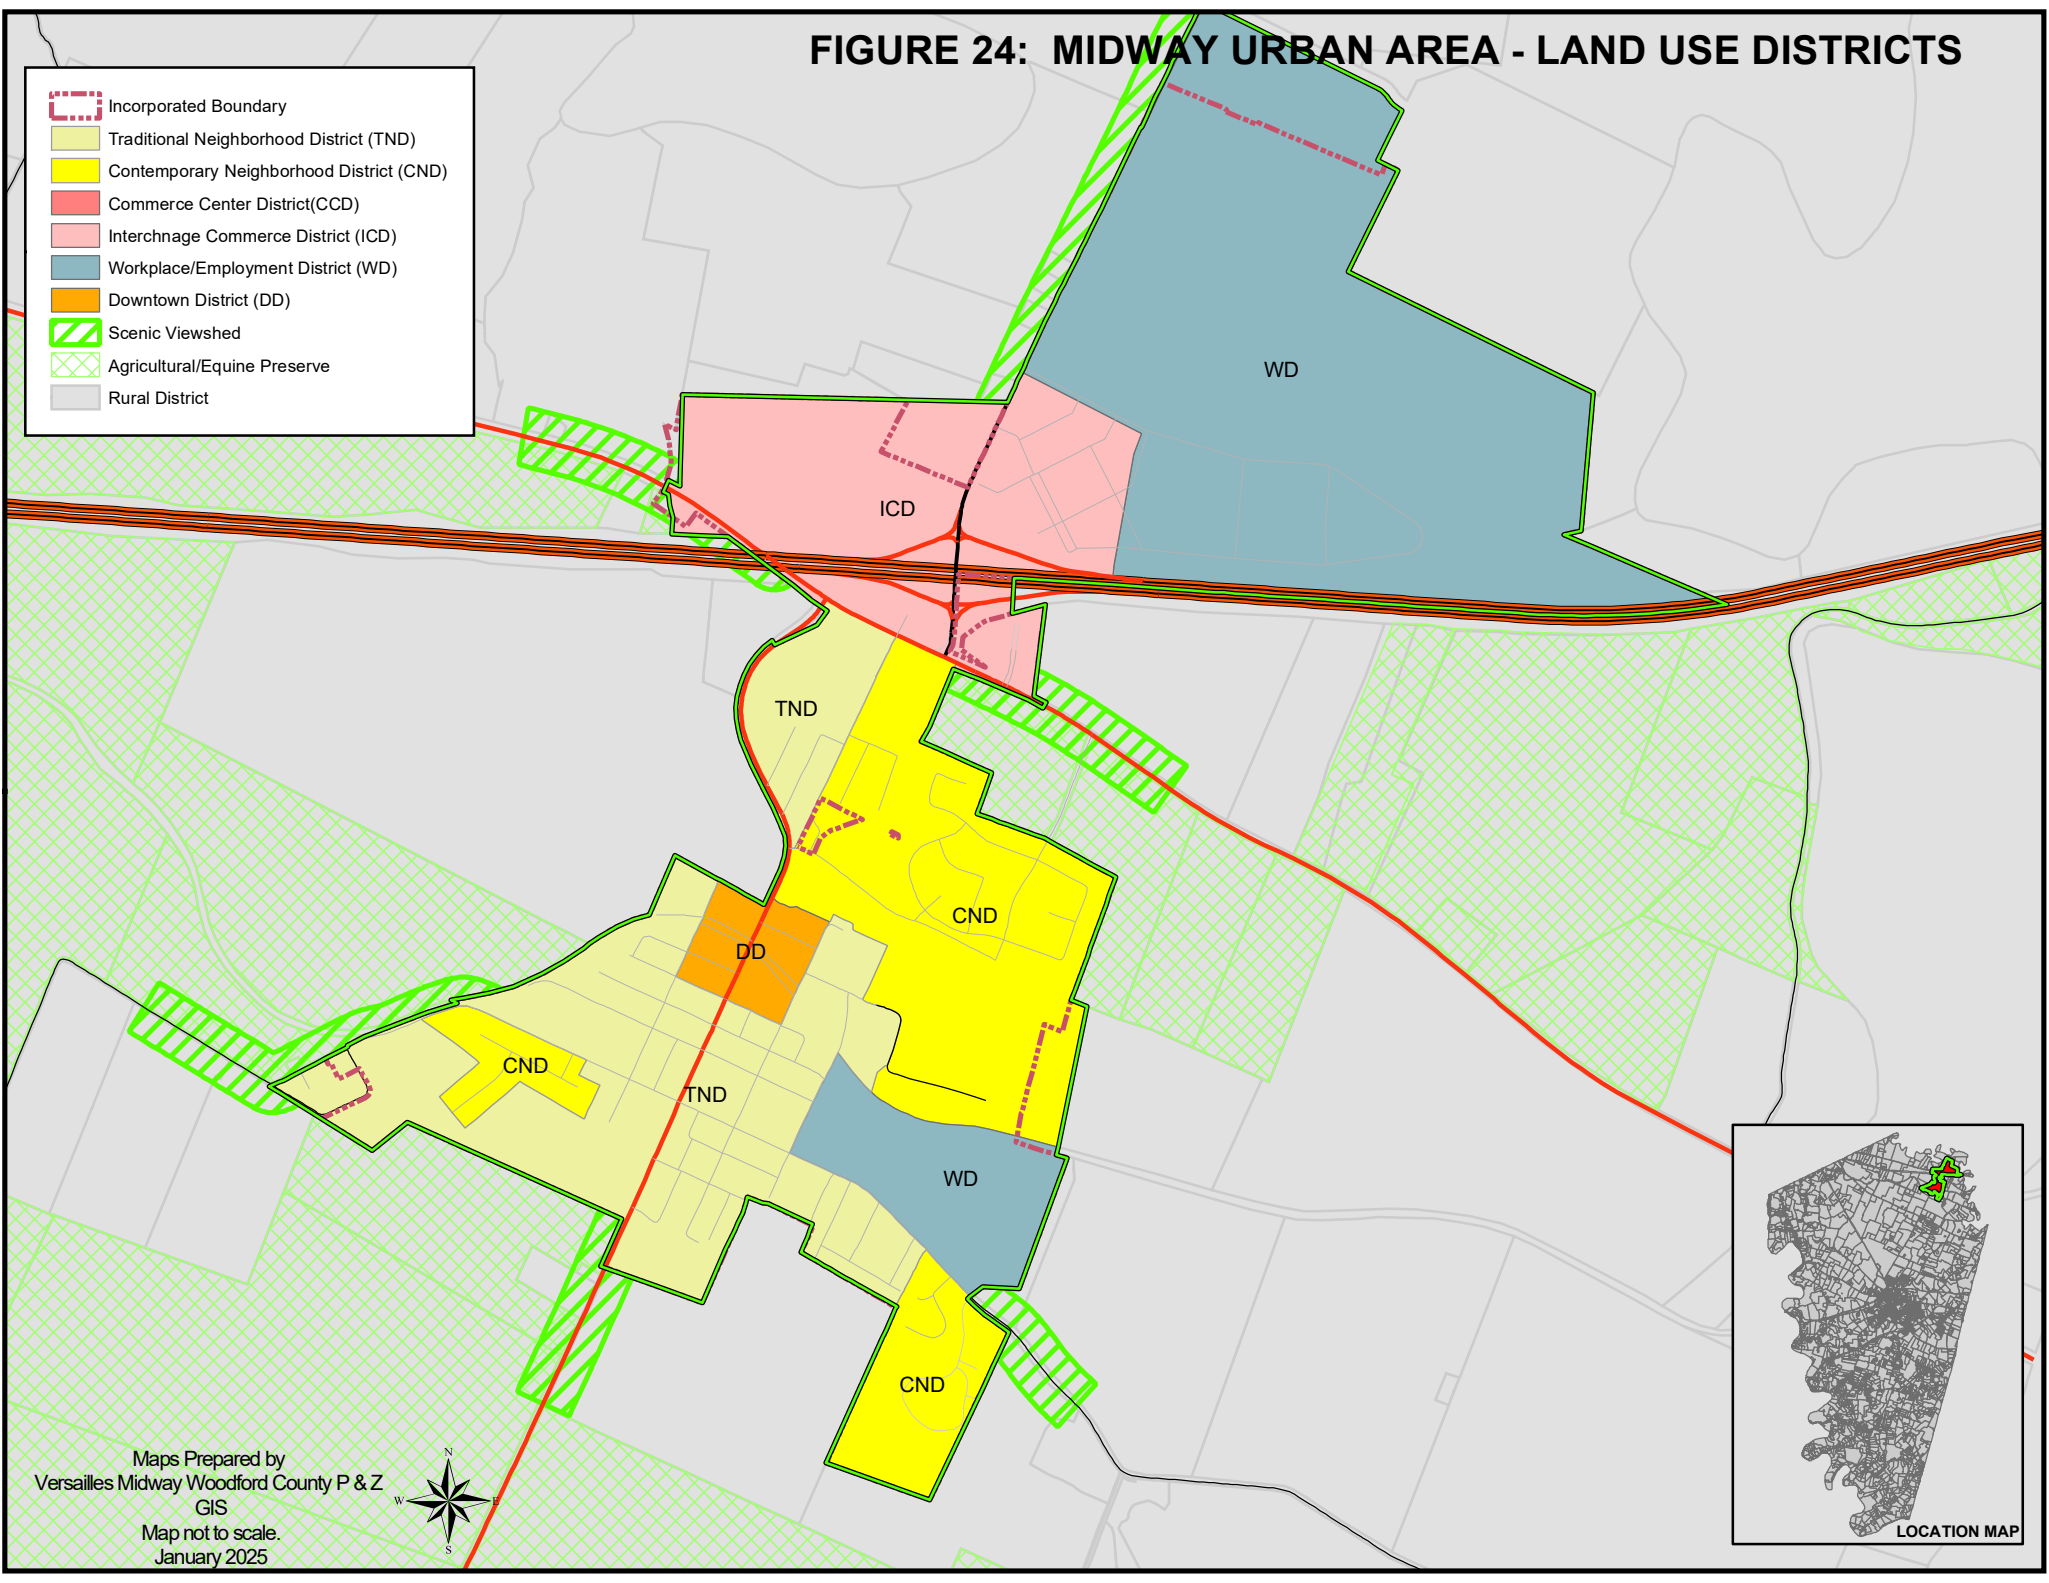

# FIGURE 24: MIDWAY URBAN AREA - LAND USE DISTRICTS

- Incorporated Boundary
- Traditional Neighborhood District (TND)
- Contemporary Neighborhood District (CND)
- Commerce Center District (CCD)
- Interchnage Commerce District (ICD)
- Workplace/Employment District (WD)
- Downtown District (DD)
- Scenic Viewshed
- Agricultural/Equine Preserve
- Rural District

Maps Prepared by  
Versailles Midway Woodford County P & Z  
GIS  
Map not to scale.  
January 2025