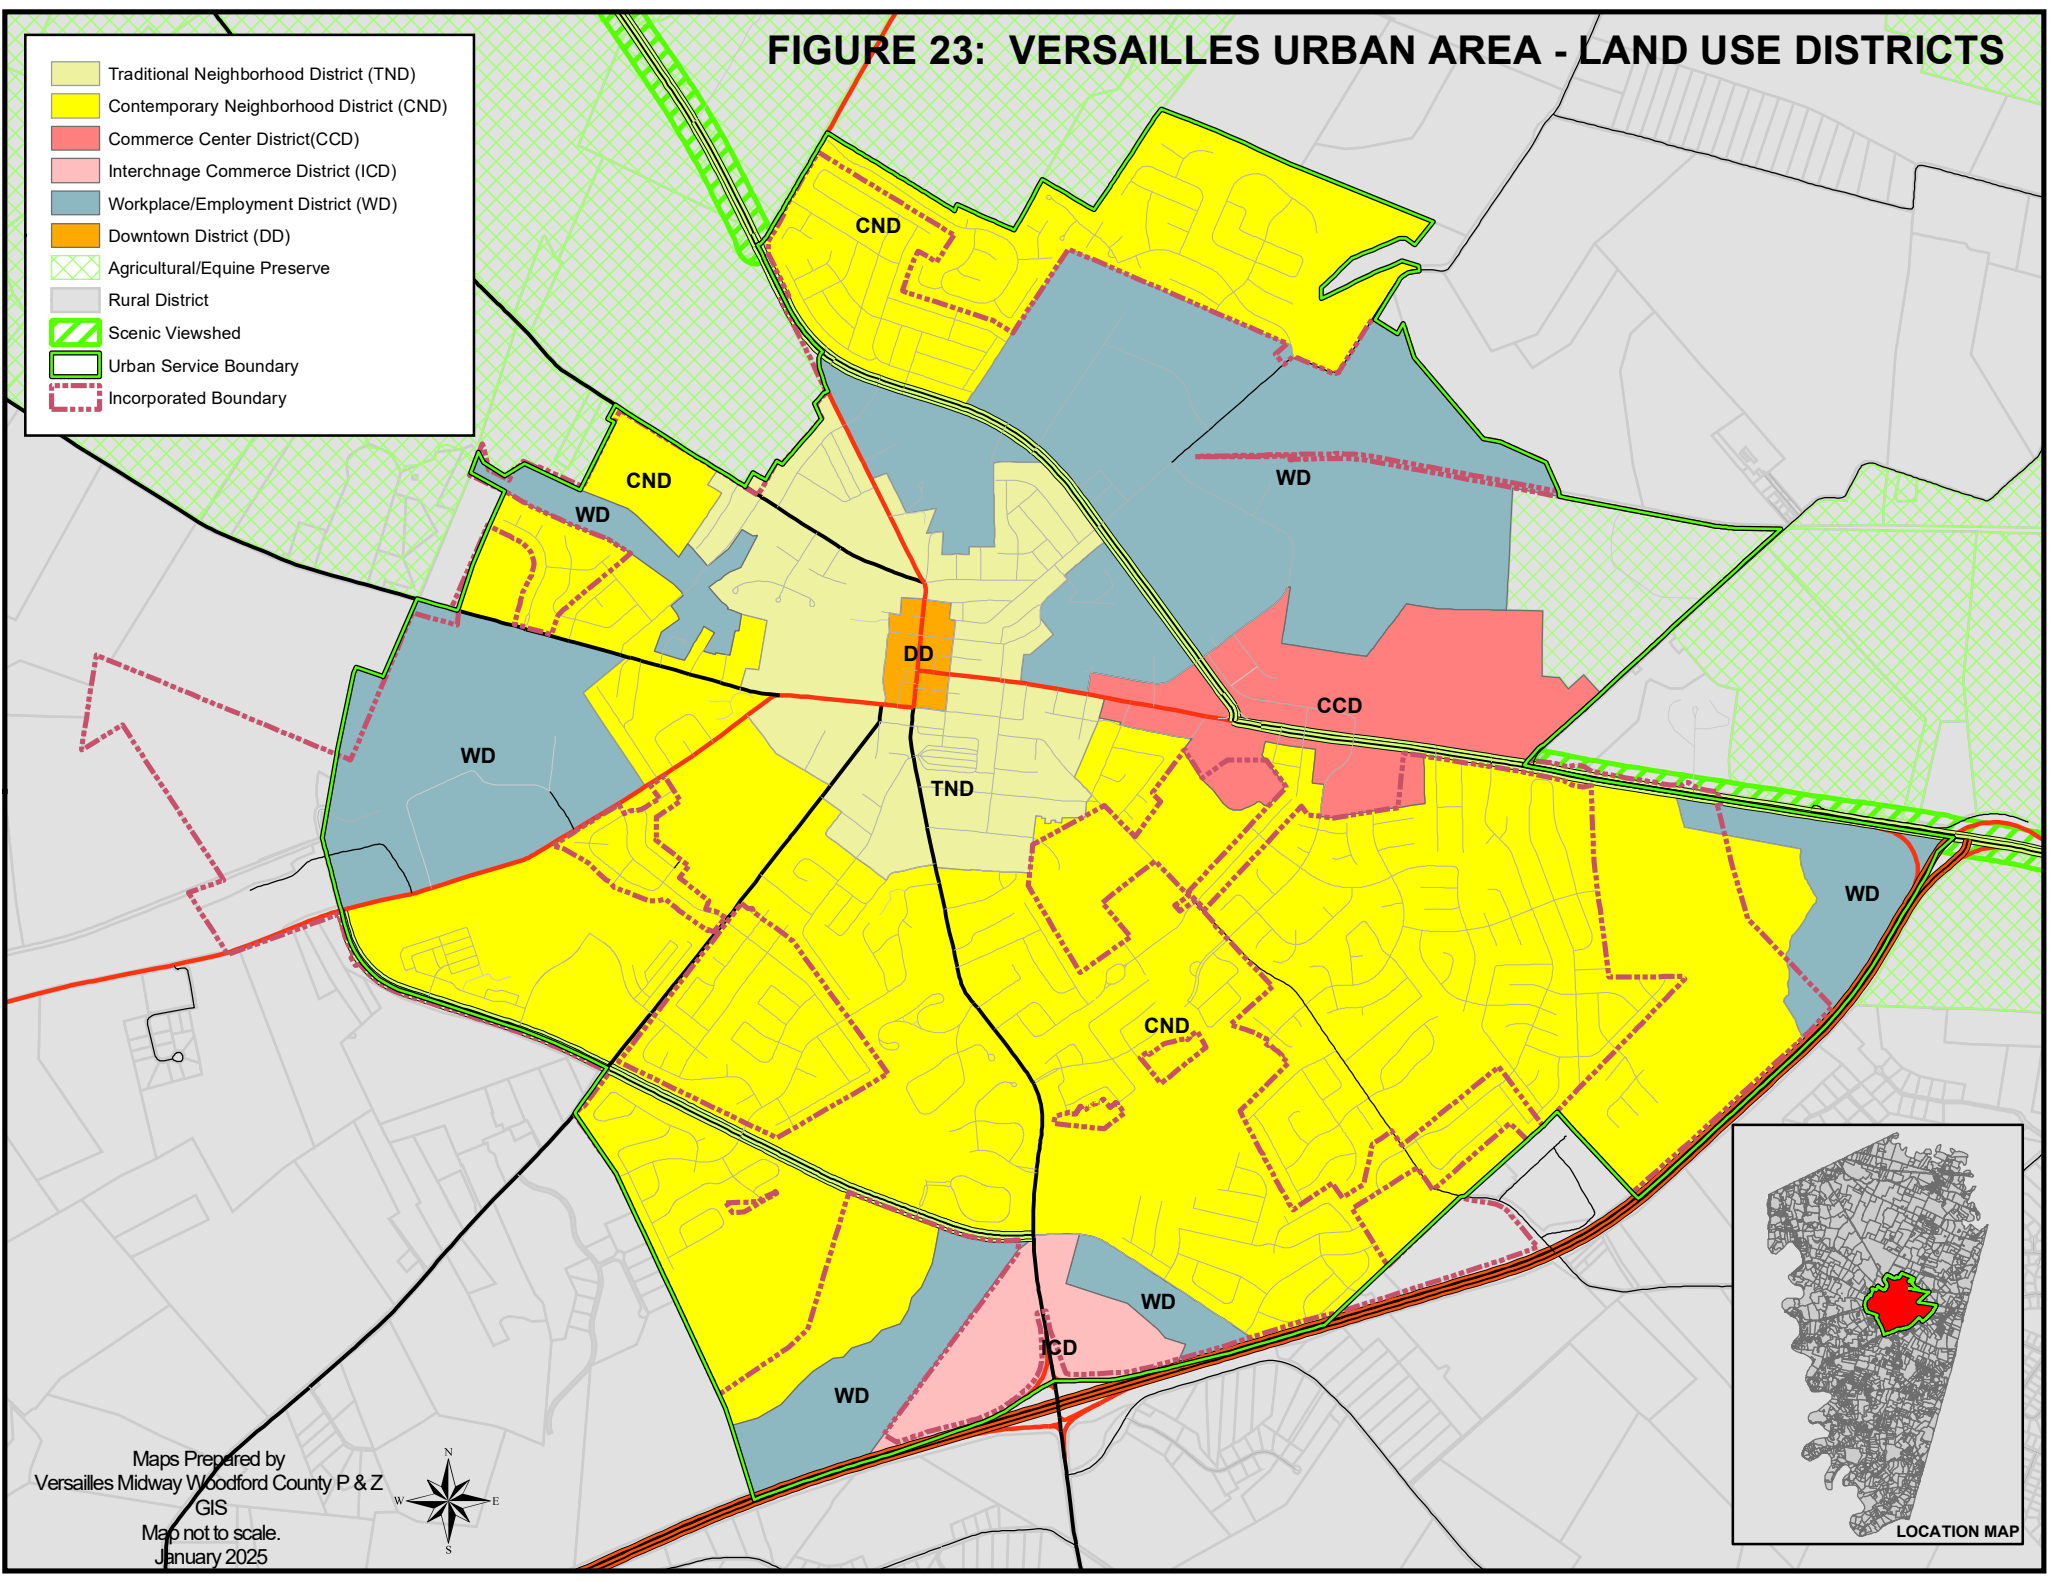

# FIGURE 23: VERSAILLES URBAN AREA - LAND USE DISTRICTS

- Traditional Neighborhood District (TND)
- Contemporary Neighborhood District (CND)
- Commerce Center District (CCD)
- Interchnage Commerce District (ICD)
- Workplace/Employment District (WD)
- Downtown District (DD)
- Agricultural/Equine Preserve
- Rural District
- Scenic Viewshed
- Urban Service Boundary
- Incorporated Boundary

Maps Prepared by  
Versailles Midway Woodford County P & Z  
GIS  
Map not to scale.  
January 2025